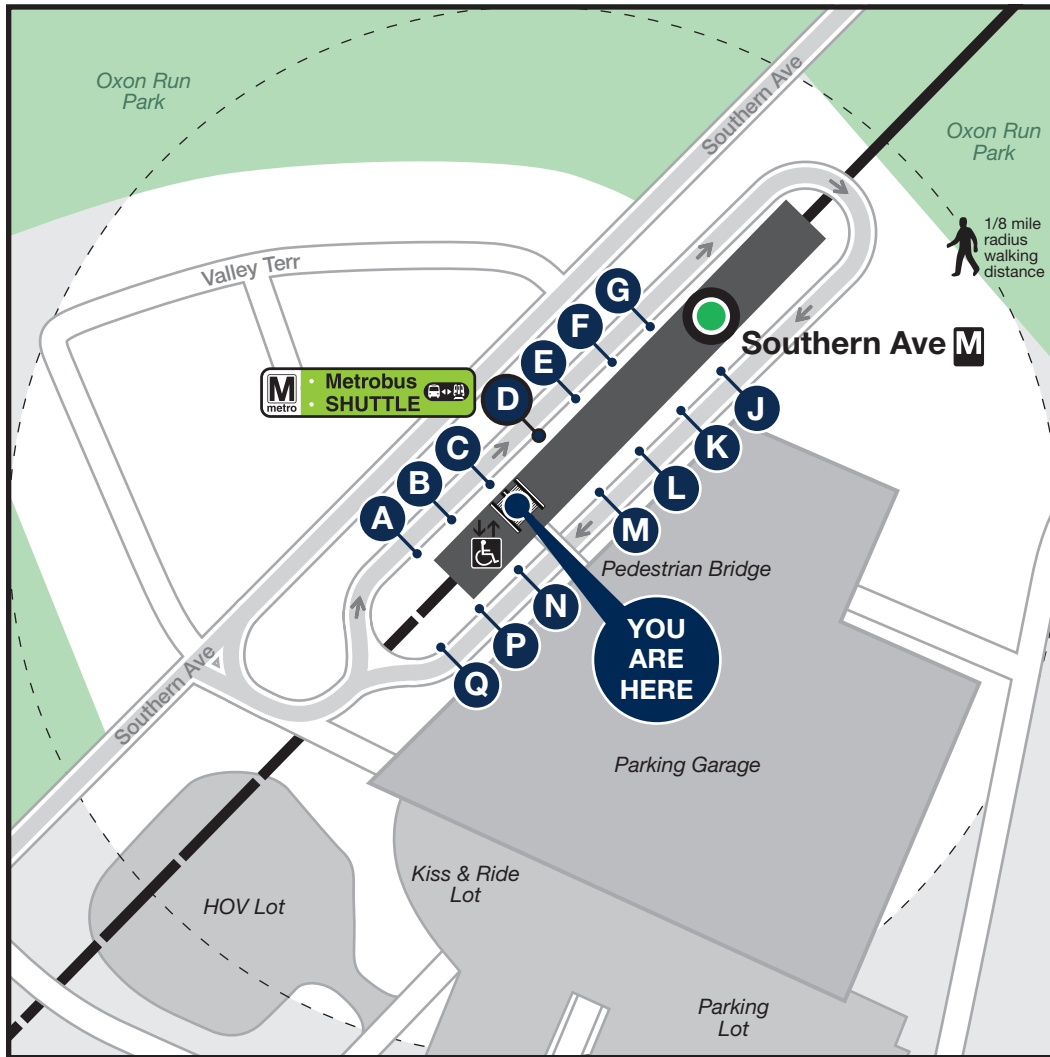

Station Vicinity Map Southern Ave

LEGEND

A Bus Stop (on the street) **A** Bus Bay (at the station)

The lettered discs on this map will help you locate the bus stop or bay near this station. Be advised the letters are not displayed on the street bus stops.

- Elevator
- Escalator
- Bus Route
- Metrorail Station and line

51.107.EVAC-0622

D Metrobus SHUTTLE

In the event of an emergency, this bus stop will also be served by shuttle buses.

Approximate walking distance to the next Metro Station from this exit

BUS SERVICE AND BOARDING LOCATIONS

Route	Destination	Board at
METROBUS FREQUENT SERVICE		
D12	Suitland	P
P12	Addison Rd	E
P12	Eastover	N

Route	Destination	Board at
METROBUS		
32	Potomac Park	A
A2	Anacostia	B
D14	Suitland	Q
NH1	National Harbor	M
P18	Ft. Washington Park & Ride Lot	F
W1	Fort Drum	C
W2	Washington Overlook, Anacostia	C

Route	Destination	Board at
W14	Ft. Washington Forest	G
W14	Friendly	G
THE BUS-PRINCE GEORGE'S COUNTY		
33	Camp Springs via Owens Rd	K
35	National Harbor	L
37	Camp Springs via Owens Rd	J

Subject to change without notice. Esta información puede cambiar.